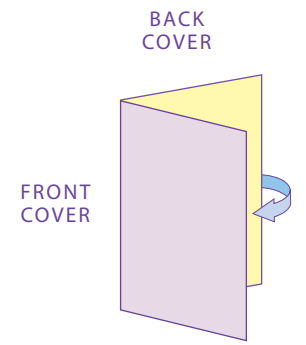

FOLD

INSIDE LEFT 8.5x11"

FOLD

INSIDE RIGHT 8.5x11"

FOLD

17" x 11" BI-FOLD BROCHURE

Folds to 8.5" x 11"

If your art **BLEEDS** (extends to the edge of the paper after trimming) you must extend the art 1/8" past the **TRIM LINE** to the **GREEN** area shown. Any image or text inside the green area will be cut off.

Your text should not extend beyond the **RED SAFETY** area on all sides.

FULL BLEED

TRIM LINE

SAFETY

You MUST remove this instruction layer or it will be printed.

(Turn off this layer in the "Layers" palette)