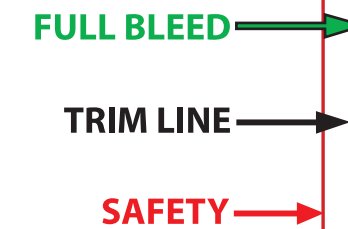

INSIDE LEFT 8.5x11"

FOLD

FOLD

INSIDE RIGHT 8.5x10.5"

17" x 10.5" BI-FOLD & TRI-FOLD BROCHURE

Folds to 5.73" x 8.5"

If your art **BLEEDS** (extends to the edge of the paper after trimming) you must extend the art 1/8" past the **TRIM LINE** to the **GREEN** area shown. Any image or text inside the green area will be cut off.

Your text should not extend beyond the **RED SAFETY** area on all sides.

You MUST remove this instruction layer or it will be printed.

(Turn off this layer in the "Layers" palette)

PostcardMania
Postcard Marketing Experts

www.PostcardMania.com

© PostcardMania