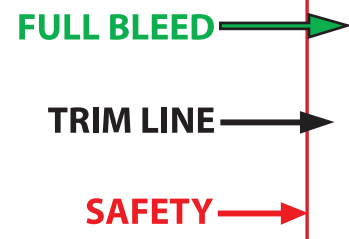

INSIDE FLAP 3.46"

FOLD

17" x 10.5" BI-FOLD & TRI-FOLD BROCHURE

Folds to 5.73" x 8.5"

If your art **BLEEDS** (extends to the edge of the paper after trimming) you must extend the art 1/8" past the **TRIM LINE** to the **GREEN** area shown. Any image or text inside the green area will be cut off.

Your text should not extend beyond the **RED SAFETY** area on all sides.

FOLD

BACK/MAILING AREA 3.52"

FOLD

STAMP/
INDICIA

BACK COVER 8.5x11"

FRONT COVER 8.5x10.5"

FOLD

OUTSIDE FLAP 3.52"

FOLD

FOLD

You MUST remove this instruction layer or it will be printed.

(Turn off this layer in the "Layers" palette)

INSIDE LEFT 8.5x11"

FOLD

FOLD