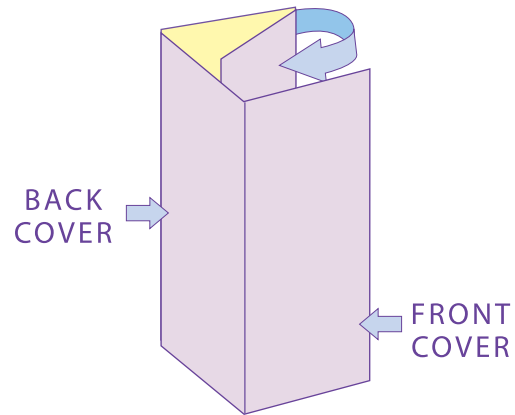

3.42"

14" x 8.5" ROLL FOLD BROCHURE

Folds to 3.56" x 8.5"

If your art **BLEEDS** (extends to the edge of the paper after trimming) you must extend the art 1/8" past the **TRIM LINE** to the **GREEN** area shown. Any image or text inside the green area will be cut off.

Your text should not extend beyond the **RED SAFETY** area on all sides.

FOLD

FOLD

3.46"

**ROLL FOLD
BARREL FOLD**

FOLD

FOLD

STAMP/
INDICIA

**OUTSIDE
BACK COVER 3.56"**

MAILING ADDRESS AREA
LEFT EMPTY

FOLD

FOLD

OUTSIDE FRONT COVER 3.56"

FULL BLEED →

TRIM LINE →

SAFETY →