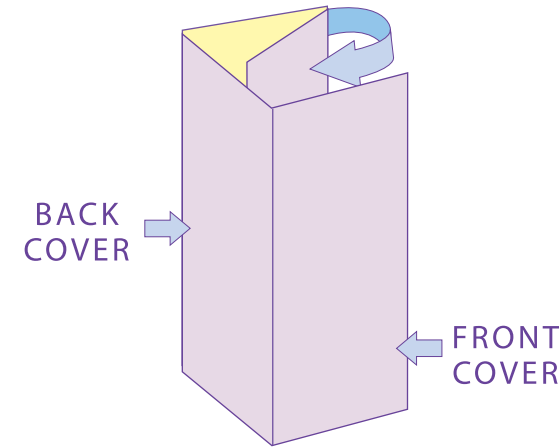

LEFT INSIDE 3.56"

3.56"

3.46"

RIGHT INSIDE 3.42"

14" x 8.5" ROLL FOLD BROCHURE Folds to 3.56" x 8.5"

If your art **BLEEDS** (extends to the edge of the paper after trimming) you must extend the art 1/8" past the **TRIM LINE** to the **GREEN** area shown. Any image or text inside the green area will be cut off.

Your text should not extend beyond the **RED SAFETY** area on all sides.

FOLD

FOLD

FOLD

**ROLL FOLD
BARREL FOLD**

FULL BLEED →

TRIM LINE →

SAFETY →