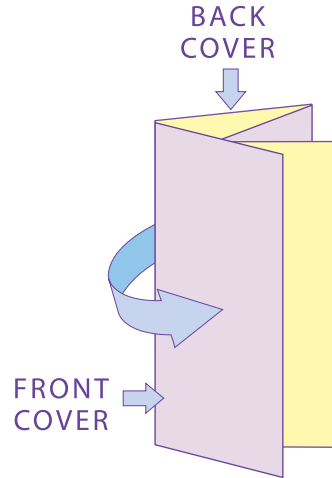

3.44"

3.52"

STAMP/
INDICIA

OUTSIDE
BACK COVER 3.52"

OUTSIDE FRONT COVER 3.52"

14" x 8.5" DBL PARALLELE FOLD BROCHURE Folds to 3.56" x 8.5"

FOLD

DOUBLE PARALLEL FOLD

If your art **BLEEDS** (extends to the edge of the paper after trimming) you must extend the art 1/8" past the **TRIM LINE** to the **GREEN** area shown. Any image or text inside the green area will be cut off.

Your text should not extend beyond the **RED SAFETY** area on all sides.

FOLD

FOLD

MAILING ADDRESS AREA
LEFT EMPTY

FOLD

FULL BLEED →

TRIM LINE →

SAFETY →