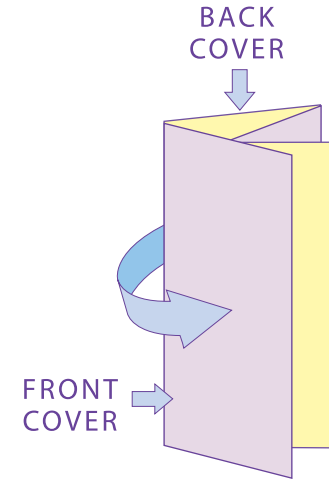

LEFT INSIDE 3.52"

3.52"

3.52"

RIGHT INSIDE 3.44"

# 14" x 8.5" DBL PARALELLE FOLD BROCHURE Folds to 3.56" x 8.5"

If your art **BLEEDS** (extends to the edge of the paper after trimming) you must extend the art 1/8" past the TRIM LINE to the **GREEN** area shown. Any image or text inside the green area will be cut off.

Your text should not extend beyond the **RED SAFETY** area on all sides.

FOLD

FOLD

FOLD

**DOUBLE PARALLEL FOLD**

**FULL BLEED** →

**TRIM LINE** →

**SAFETY** →