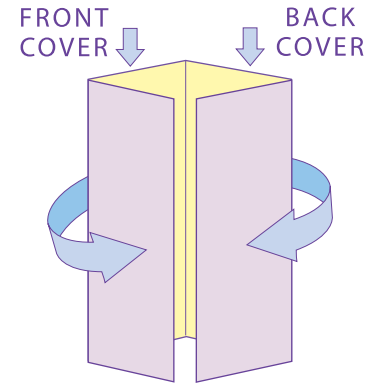

3.45"

14" x 8.5" OPEN GATE FOLD BROCHURE Folds to 3.55" x 8.5"

If your art **BLEEDS** (extends to the edge of the paper after trimming) you must extend the art 1/8" past the **TRIM LINE** to the **GREEN** area shown. Any image or text inside the green area will be cut off.

Your text should not extend beyond the **RED SAFETY** area on all sides.

FOLD

STAMP/
INDICIA

**OUTSIDE
BACK COVER 3.55"**

MAILING ADDRESS AREA
LEFT EMPTY

FOLD

OUTSIDE FRONT COVER 3.55"

CLOSED GATE FOLD

FOLD

3.45"

FULL BLEED →

TRIM LINE →

SAFETY →

FOLD

FOLD

FOLD