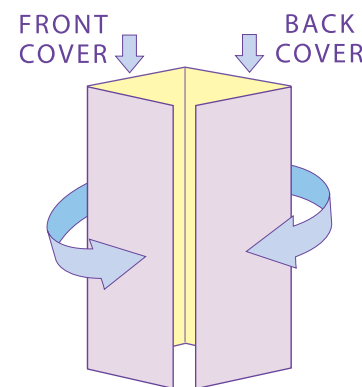

INSIDE LEFT 3.45"

INSIDE 3.55"

INSIDE 3.55"

INSIDE RIGHT 3.45"

FOLD

FOLD

FOLD

# 14" x 8.5" OPEN GATE FOLD BROCHURE Folds to 3.55" x 8.5"

If your art **BLEEDS** (extends to the edge of the paper after trimming) you must extend the art 1/8" past the **TRIM LINE** to the **GREEN** area shown. Any image or text inside the green area will be cut off.

Your text should not extend beyond the **RED SAFETY** area on all sides.

FOLD

FOLD

FOLD

CLOSED GATE FOLD

FULL BLEED →

TRIM LINE →

SAFETY →