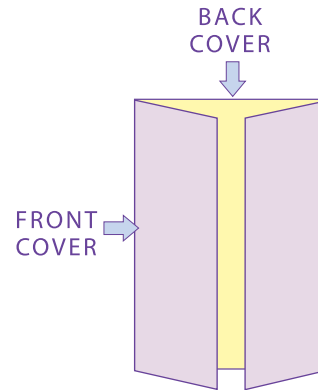

OUTSIDE LEFT 3.45"

OUTSIDE CENTER 7.1"

OUTSIDE RIGHT 3.45"

FOLD

FOLD

14" x 8.5" OPEN GATE FOLD BROCHURE Folds to 7.1" x 8.5"

If your art **BLEEDS** (extends to the edge of the paper after trimming) you must extend the art 1/8" past the **TRIM LINE** to the **GREEN** area shown. Any image or text inside the green area will be cut off.

Your text should not extend beyond the **RED SAFETY** area on all sides.

OPEN GATE FOLD

FULL BLEED →

TRIM LINE →

SAFETY →

You MUST remove this instruction layer or it will be printed.

(Turn off this layer in the "Layers" palette)