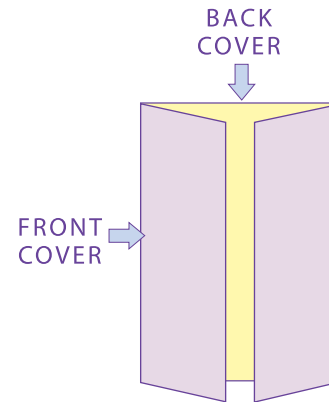

INSIDE LEFT 3.45"

INSIDE CENTER 7.1"

INSIDE RIGHT 3.45"

FOLD

FOLD

14" x 8.5" OPEN GATE FOLD BROCHURE Folds to 7.1" x 8.5"

If your art **BLEEDS** (extends to the edge of the paper after trimming) you must extend the art 1/8" past the TRIM LINE to the **GREEN** area shown. Any image or text inside the green area will be cut off.

Your text should not extend beyond the **RED SAFETY** area on all sides.

OPEN GATE FOLD

FULL BLEED →

TRIM LINE →

SAFETY →

You MUST remove this instruction layer or it will be printed.

(Turn off this layer in the "Layers" palette)