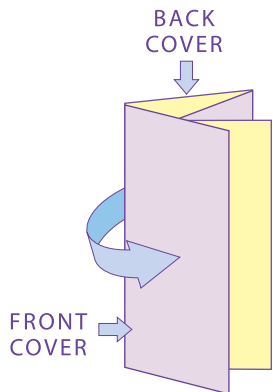

INSIDE LEFT 3.4"

FOLD

3.4"

FOLD

3.4"

FOLD

INSIDE RIGHT 3.3"

13.5" x 8.5" DBL PARALLEL FOLD BROCHURE

Folds to 3.4" x 8.5"

If your art **BLEEDS** (extends to the edge of the paper after trimming) you must extend the art 1/8" past the TRIM LINE to the **GREEN** area shown. Any image or text inside the green area will be cut off.

Your text should not extend beyond the **RED SAFETY** area on all sides.

FULL BLEED →

TRIM LINE →

SAFETY →

You MUST remove this instruction layer or it will be printed.

(Turn off this layer in the "Layers" pallet)