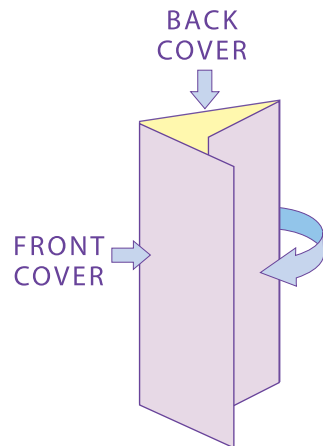

INSIDE LEFT 4.53"

FOLD

CENTER 4.53"

FOLD

INSIDE RIGHT 4.44"

13.5" x 8.5" TRI-FOLD BROCHURE

Folds to 4.53" x 8.5"

If your art **BLEEDS** (extends to the edge of the paper after trimming) you must extend the art 1/8" past the TRIM LINE to the **GREEN** area shown. Any image or text inside the green area will be cut off.

Your text should not extend beyond the **RED SAFETY** area on all sides.

FULL BLEED →

TRIM LINE →

SAFETY →

You MUST remove this instruction layer or it will be printed.

(Turn off this layer in the "Layers" pallet)