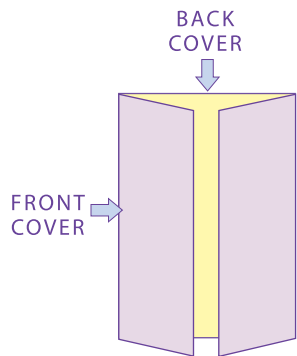

INSIDE LEFT 3.35"

FOLD

INSIDE CENTER 6.8"

FOLD

INSIDE RIGHT 3.35"

13.5" x 8.5" OPEN GATE FOLD BROCHURE

Folds to 6.8" x 8.5"

If your art **BLEEDS** (extends to the edge of the paper after trimming) you must extend the art 1/8" past the **TRIM LINE** to the **GREEN** area shown. Any image or text inside the green area will be cut off.

Your text should not extend beyond the **RED SAFETY** area on all sides.

FOLD

FULL BLEED →

TRIM LINE →

SAFETY →

You MUST remove this instruction layer or it will be printed.

(Turn off this layer in the "Layers" pallet)