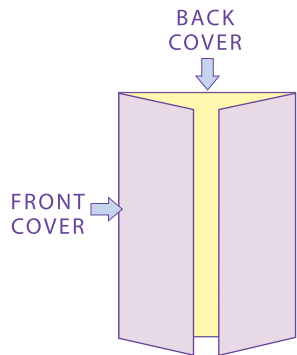

INSIDE LEFT 3.35"

FOLD

INSIDE CENTER 6.8"

FOLD

INSIDE RIGHT 3.35"

13.5" x 8.5" OPEN GATE FOLD BROCHURE

Folds to 6.8" x 8.5"

If your art **BLEEDS** (extends to the edge of the paper after trimming) you must extend the art 1/8" past the **TRIM LINE** to the **GREEN** area shown. Any image or text inside the green area will be cut off.

Your text should not extend beyond the **RED SAFETY** area on all sides.

FULL BLEED →

TRIM LINE →

SAFETY →

You MUST remove this instruction layer or it will be printed.

(Turn off this layer in the "Layers" pallet)