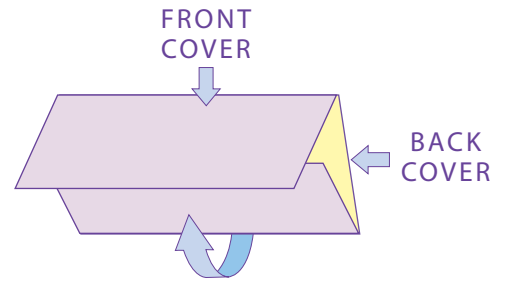

OUTSIDE BACK COVER 3.56"

11" x 8.5"

TRI-FOLD BROCHURE

Folds to 3.72" x 8.5"

If your art **BLEEDS** (extends to the edge of the paper after trimming) you must extend the art 1/8" past the TRIM LINE to the **GREEN** area shown. Any image or text inside the green area will be cut off.

Your text should not extend beyond the **RED SAFETY** area on all sides.

FOLD

CENTER COVER 3.72"

FOLD

STAMP/
INDICIA

You MUST remove this instruction layer or it will be printed.

(Turn off this layer in the "Layers" pallet)

MAILING ADDRESS AREA
LEFT EMPTY
4.00 X 2.25

FOLD

OUTSIDE FRONT COVER 3.72"

FOLD

FULL BLEED →

TRIM LINE →

SAFETY →

PostcardMania
Postcard Marketing Experts