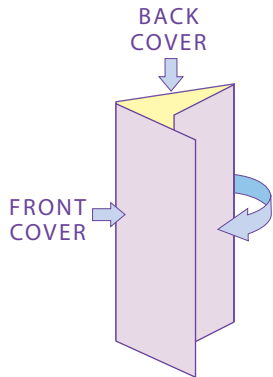

OUTSIDE BACK COVER 3.56"

CENTER COVER 3.72"

OUTSIDE FRONT COVER 3.72"

11" x 8.5" TRI-FOLD BROCHURE

Folds to 3.72" x 8.5"

If your art **BLEEDS** (extends to the edge of the paper after trimming) you must extend the art 1/8" past the TRIM LINE to the **GREEN** area shown. Any image or text inside the green area will be cut off.

Your text should not extend beyond the **RED SAFETY** area on all sides.

FOLD

STAMP/
INDICIA

MAILING ADDRESS AREA
LEFT EMPTY
4.00 X 2.25

FOLD

FULL BLEED

TRIM LINE

SAFETY