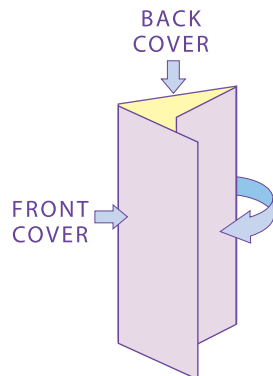

INSIDE LEFT 3.72"

FOLD

CENTER 3.72"

FOLD

INSIDE RIGHT 3.56"

11" x 8.5" TRI-FOLD BROCHURE

Folds to 3.72" x 8.5"

If your art **BLEEDS** (extends to the edge of the paper after trimming) you must extend the art 1/8" past the TRIM LINE to the **GREEN** area shown. Any image or text inside the green area will be cut off.

Your text should not extend beyond the **RED SAFETY** area on all sides.

FULL BLEED →

TRIM LINE →

SAFETY →

You MUST remove this instruction layer or it will be printed.

(Turn off this layer in the "Layers" pallet)